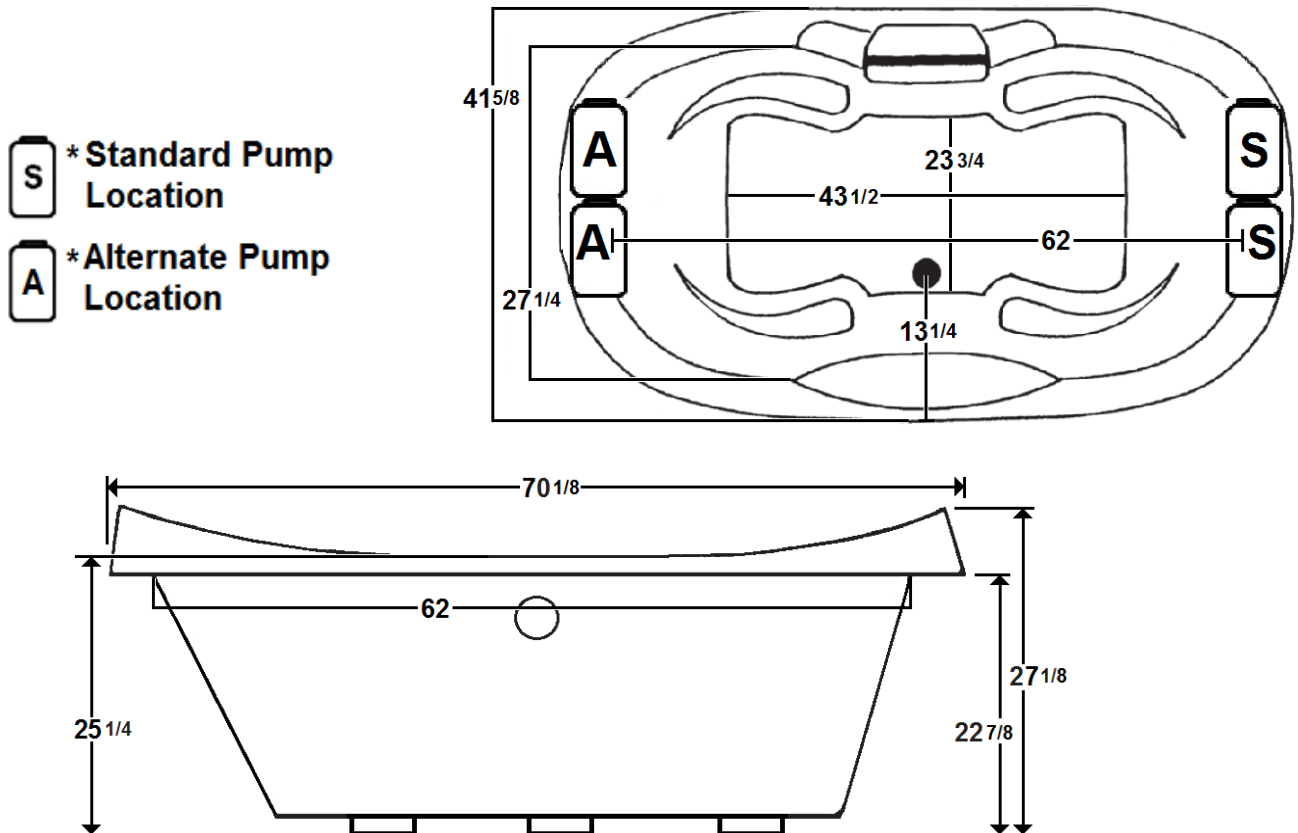

## 72" x 42" Drop-In Acrylic Combo Bath

Model Number  
**7242MWA064**  
Drop-In Whirlpool in White

**\*All dimensions are +/- 1/2" and subject to change without notice\***

### Technical Information

- Weight: 149 lbs.
- Water Depth to Overflow: 17 1/2"
- Water Operating Level:
- Water Capacity: 95 gal.
- Sump Dimension: 43 1/2" x 23 3/4"